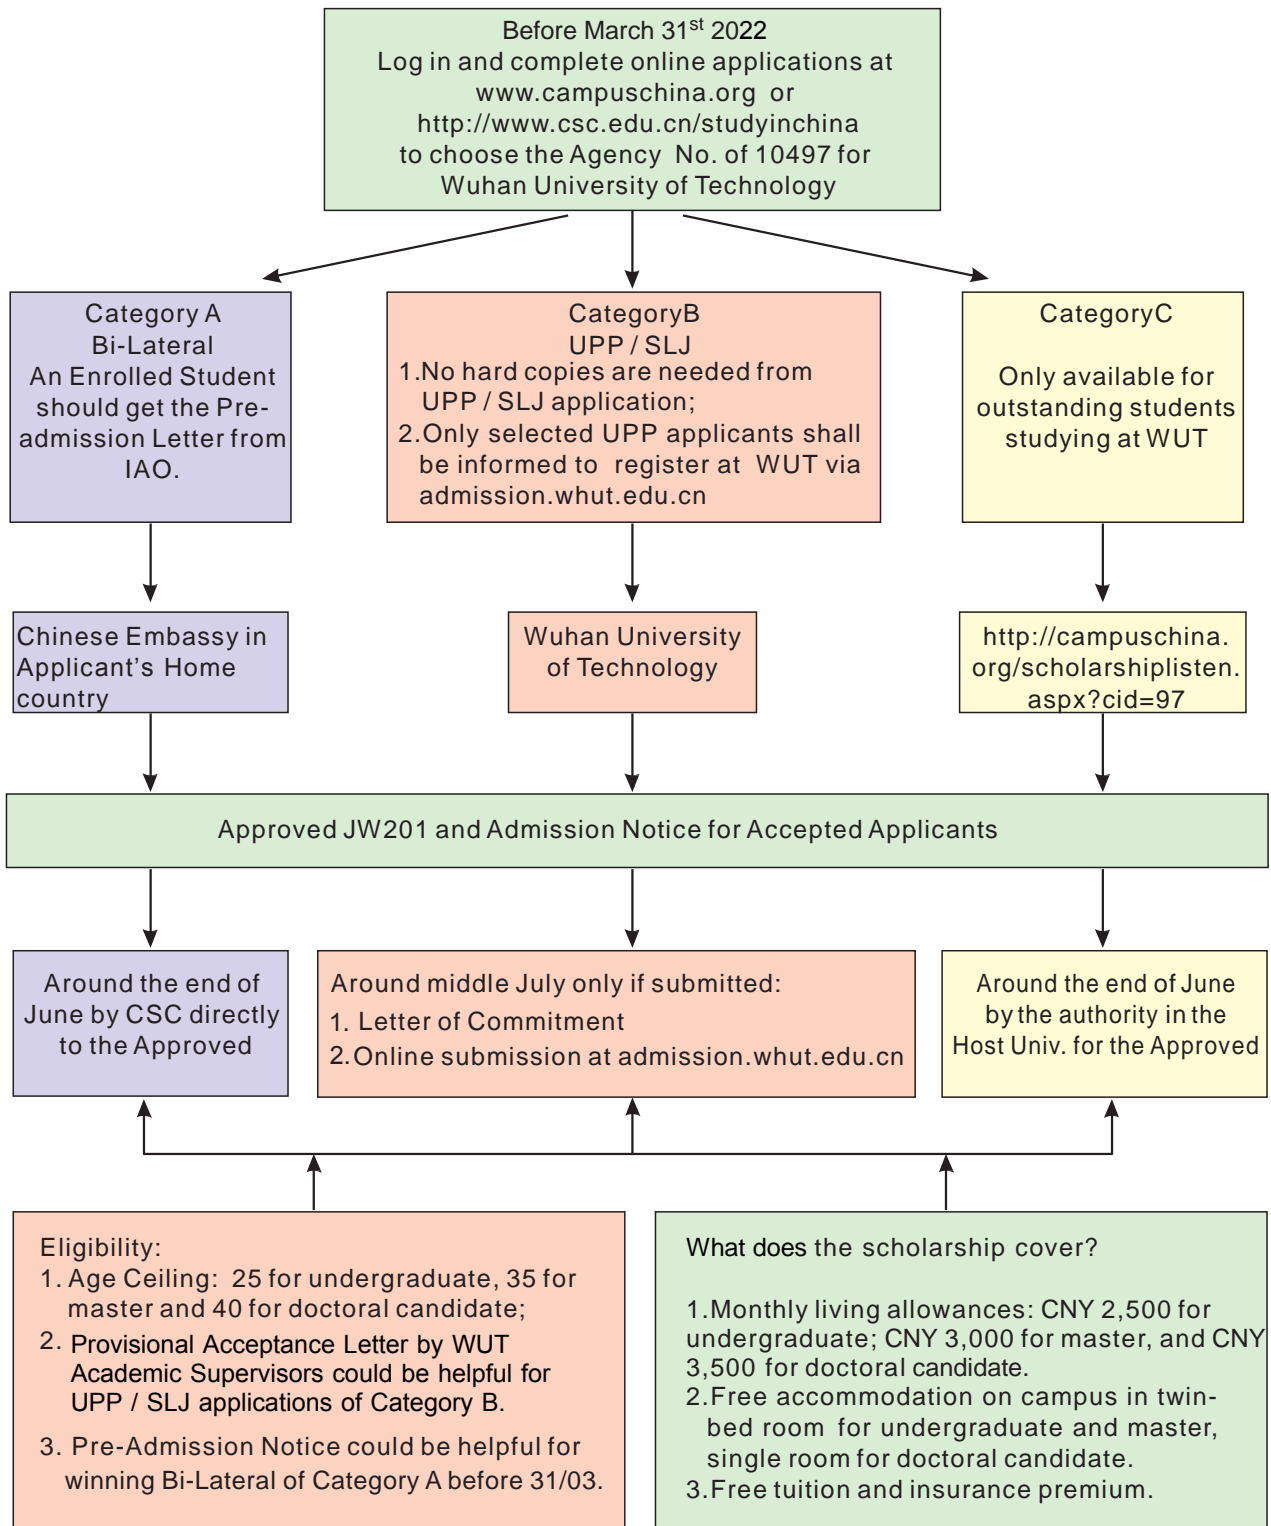

Chart for CSC online Application

For more details beyond CSC websites or our website at <http://sie.whut.edu.cn/english/>, please feel free to contact our International Admission Office via admission@whut.edu.cn, or Tel/Fax: +86-27-87166636
Add: #205 Luoshi Road, Wuhan, Hubei Province, P.R. China

Note: UPP means University Postgraduate Program Scholarship
SLJ means the Silk Road Program Scholarship